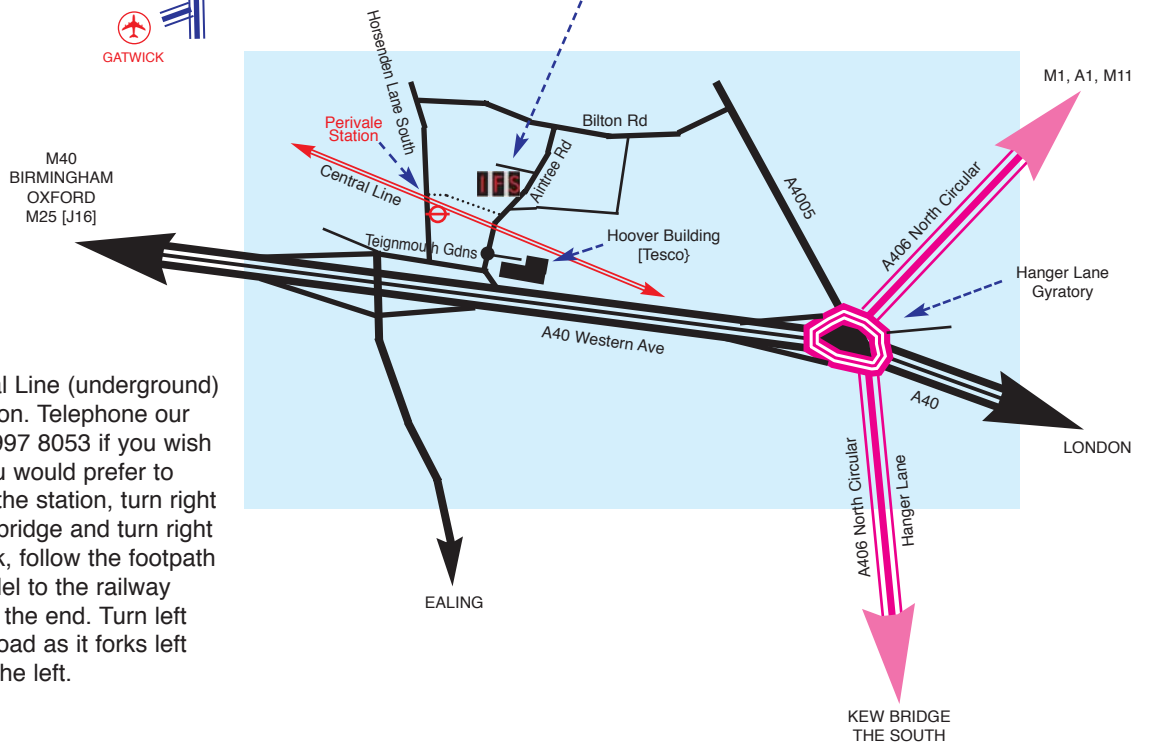

## 11, AINTREE ROAD

### BY RAIL

Take the Central Line (underground) to Perivale station. Telephone our office on 020 8997 8053 if you wish to be met. If you would prefer to walk, go out of the station, turn right walk under the bridge and turn right into the car park, follow the footpath that leads parallel to the railway embankment to the end. Turn left and follow the road as it forks left and I.F.S is on the left.

#### FROM THE EAST

Go along the A40 (westbound) and take the next left after the Hanger Lane interchange (slip road signed Ealing/Perivale). Turn right over the flyover and right again once across. Follow the road to the Hoover Building (Tesco) and turn left, go across the mini-roundabout, under a railway bridge. Follow the road as it forks left and I.F.S is on the left.

#### FROM THE WEST

Take Junction 16 turn off the M25 onto the M40/A40 (eastbound). Continue for about 8 miles. Take the flyover across the Greenford roundabout then take the slip road to left signed Perivale. Follow the road to the Hoover Building (Tesco) and turn left, go across the mini-roundabout, under a railway bridge. Follow the road as it forks left and I.F.S is on the left.