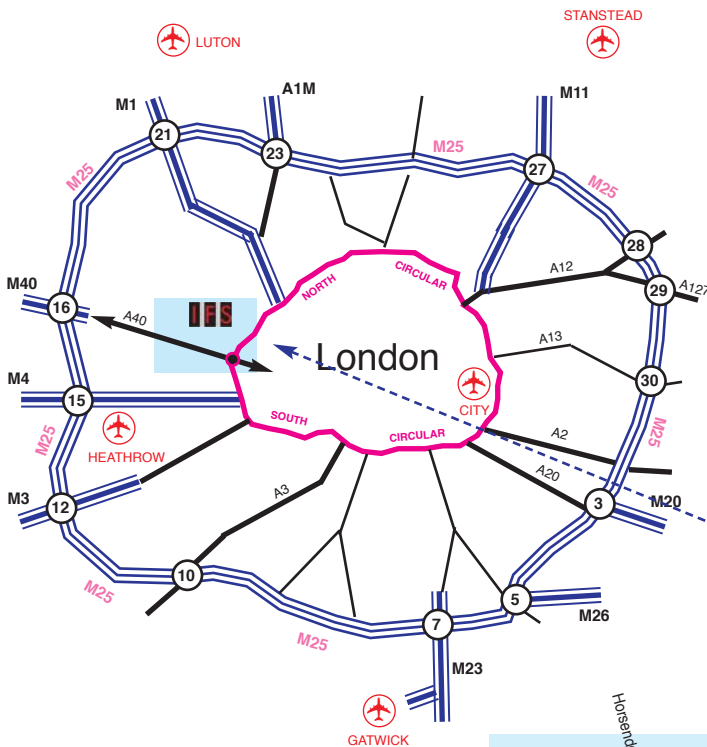

## 11, AINTREE ROAD

### BY ROAD

#### FROM THE EAST

Go along the A40 (westbound) and take the next left after the Hanger Lane interchange (slip road signed Ealing/Perivale). Turn right over the flyover and right again once across. Follow the road to the Hoover Building (Tesco) and turn left, go across the mini-roundabout, under a railway bridge. Follow the road as it forks left and I.F.S is on the left.

#### FROM THE WEST

Take Junction 16 turn off the M25 onto the M40/A40 (eastbound). Continue for about 8 miles. Take the flyover across the Greenford roundabout then take the slip road to left signed Perivale. Follow the road to the Hoover Building (Tesco) and turn left, go across the mini-roundabout, under a railway bridge. Follow the road as it forks left and I.F.S is on the left.